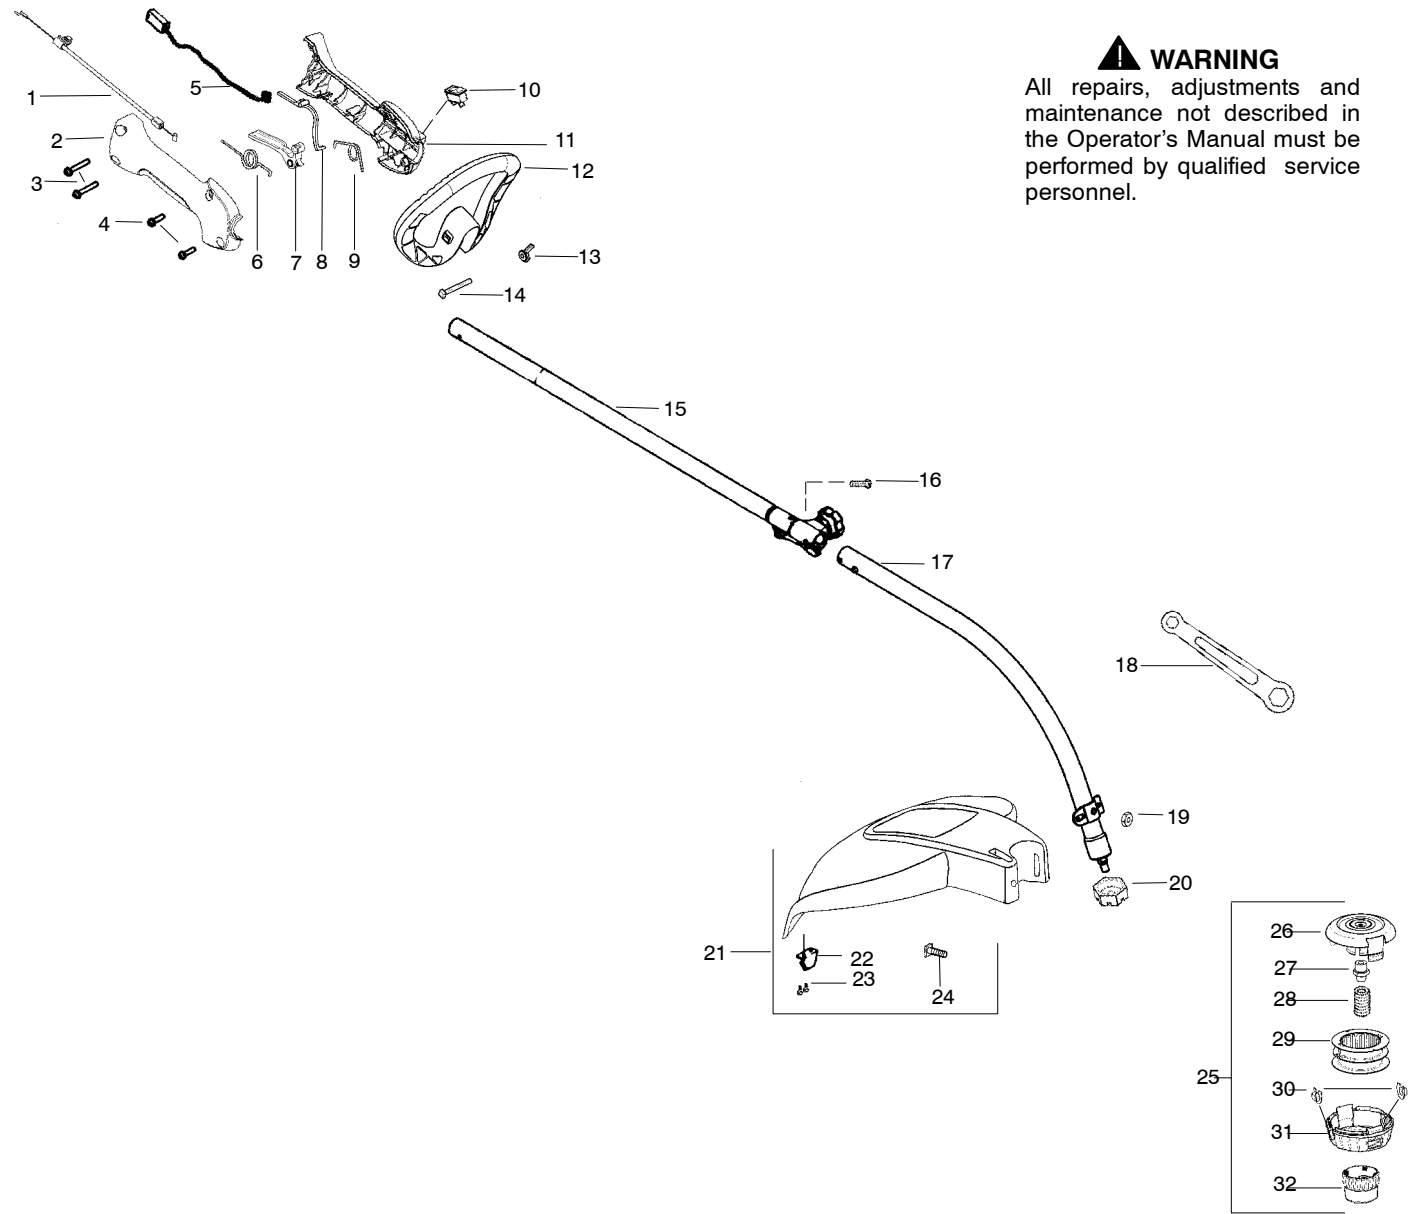

**▲ WARNING**

All repairs, adjustments and maintenance not described in the Operator's Manual must be performed by qualified service personnel.

Ref.	Part No.	Description	Ref.	Part No.	Description	Ref.	Part No.	Description
1.	545044301	Assy-Throttle Cable	17.	545006020	Kit-Lower Shaft	32.	537419601	Knob P25
2.	545012902	Hsg.-Throttle (RH)	18.	530056401	Wrench			
3.	530016406	Screw	19.	530015197	Nut			
4.	530015814	Screw	20.	530057559	Dust Cup			
5.	530054183	Assy.-Wire	21.	545006021	Kit-Shield Assy. (Incl. 18,19,22,23,24)			Not Shown
6.	545067201	Spring-Trigger	22.	530052286	Limiters-Line			
7.	545013001	Trigger-Throttle	23.	530015814	Screw			
8.	545013101	Lockout-Throttle	24.	530015820	Bolt			
9.	545015201	Spring-Lockout	25.	537419205	Assy-TNG7 (Incl. 26, 27,28,29,30,31,32)			
10.	530069572	Kit-Switch	26.	537419303	Housing			
11.	545013201	Hsg. Throttle (LH)	27.	537419901	Adapter			
12.	530058583	Assy-Handle(Incl. 13,14)	28.	537338801	Spring P25			
13.	530016152	Wingnut	29.	545080801	Assy-Wound Spool			
14.	530015786	Bolt	30.	537419701	Eyelet			
15.	545006022	Kit-Upper Shaft (Incl. flex, clamp & 16)	31.	537419401	Cover			
16.	530016344	Screw						
								Operator Manual
								Euro 1
								Euro 2
								Decal-Warning CE
								Decal-Trimmer Att. Warning